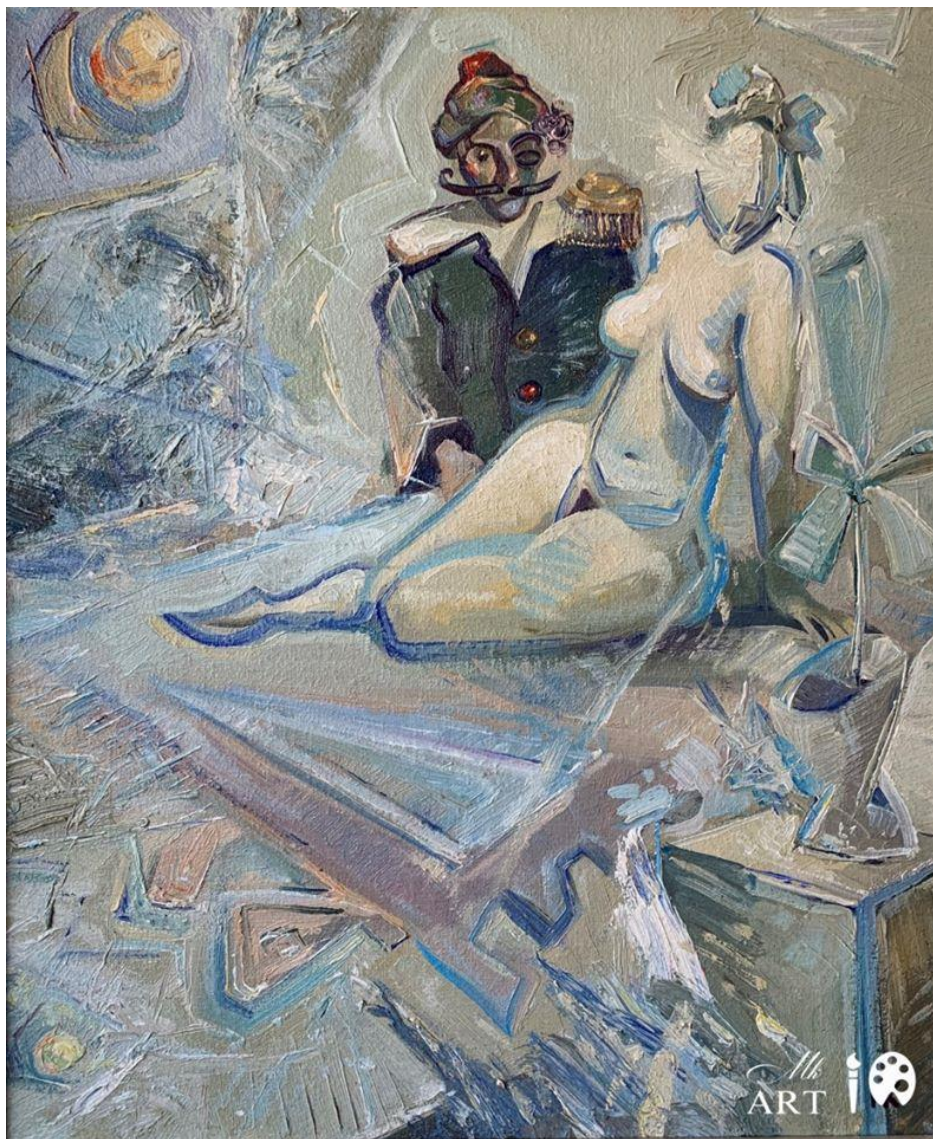

Mamuka Kapanadze: Man`s Dream / Oil on canvas, 60 x 50 cm

MAMUKA ART

1203 Genève, Switzerland | +41 79 347 58 98 | <https://www.facebook.com/mk.paint.art>