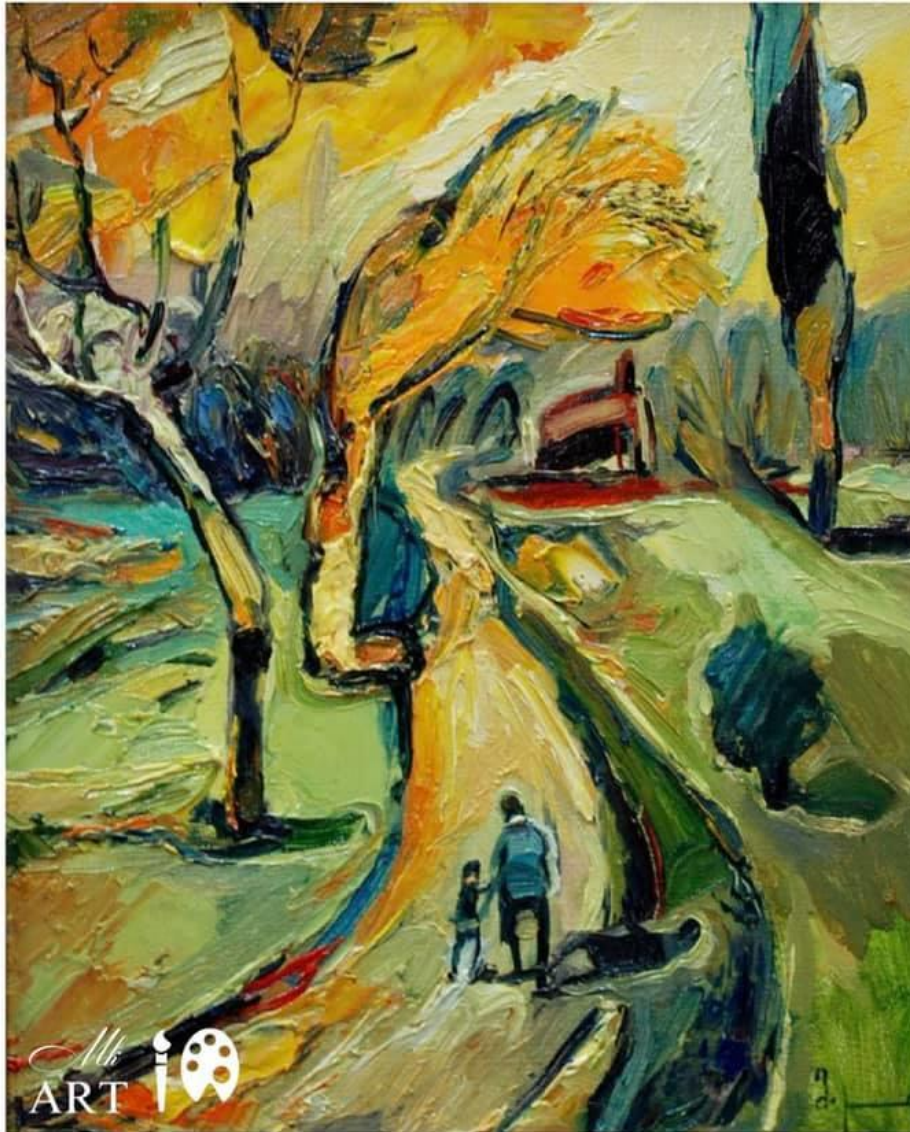

Mamuka Kapanadze: Pathway / Oil on canvas, 60 x 50 cm

MAMUKA ART

1203 Genève, Switzerland | +41 79 347 58 98 | <https://www.facebook.com/mk.paint.art>