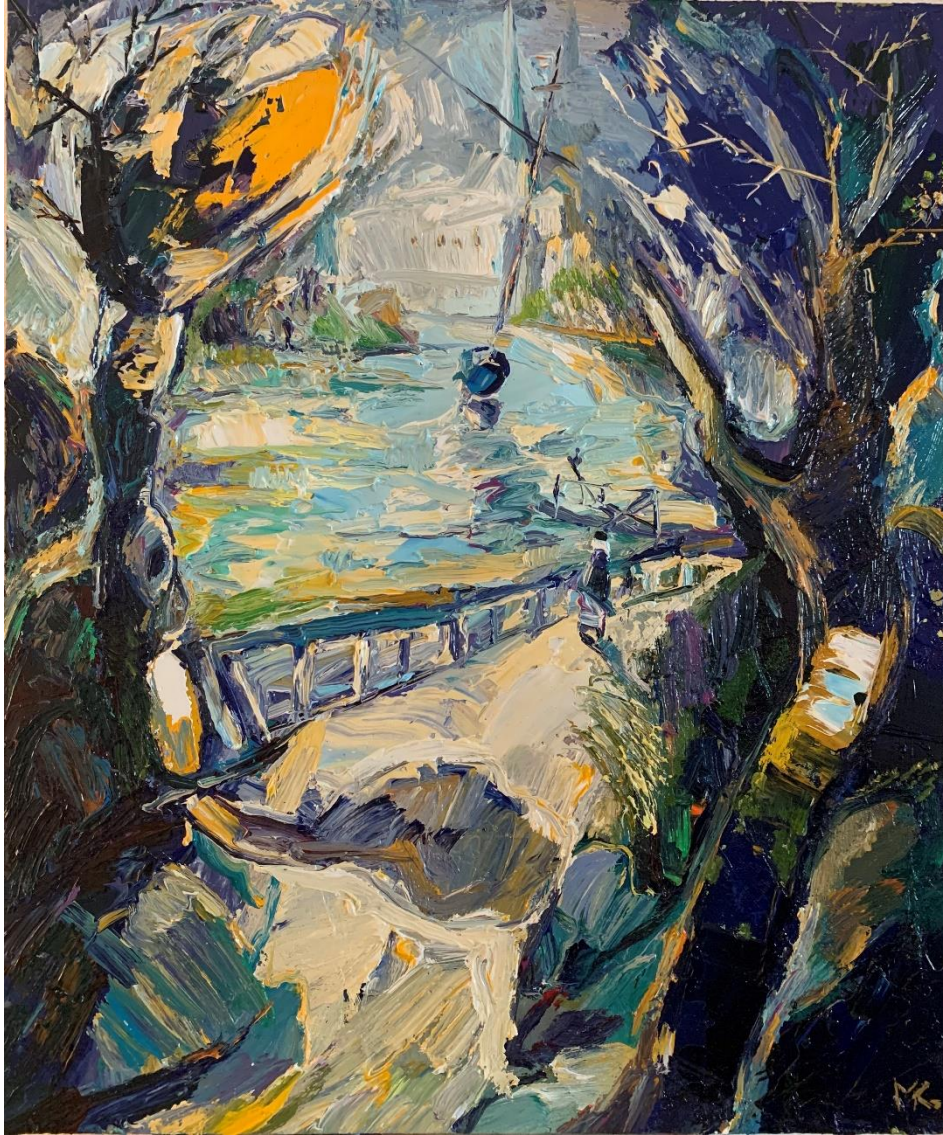

Mamuka Kapanadze: Autumn at Lakeside / Oil on canvas, 60 x 50 cm, 2020

MAMUKA ART

1203 Genève, Switzerland | +41 79 347 58 98 | <https://www.facebook.com/mk.paint.art>