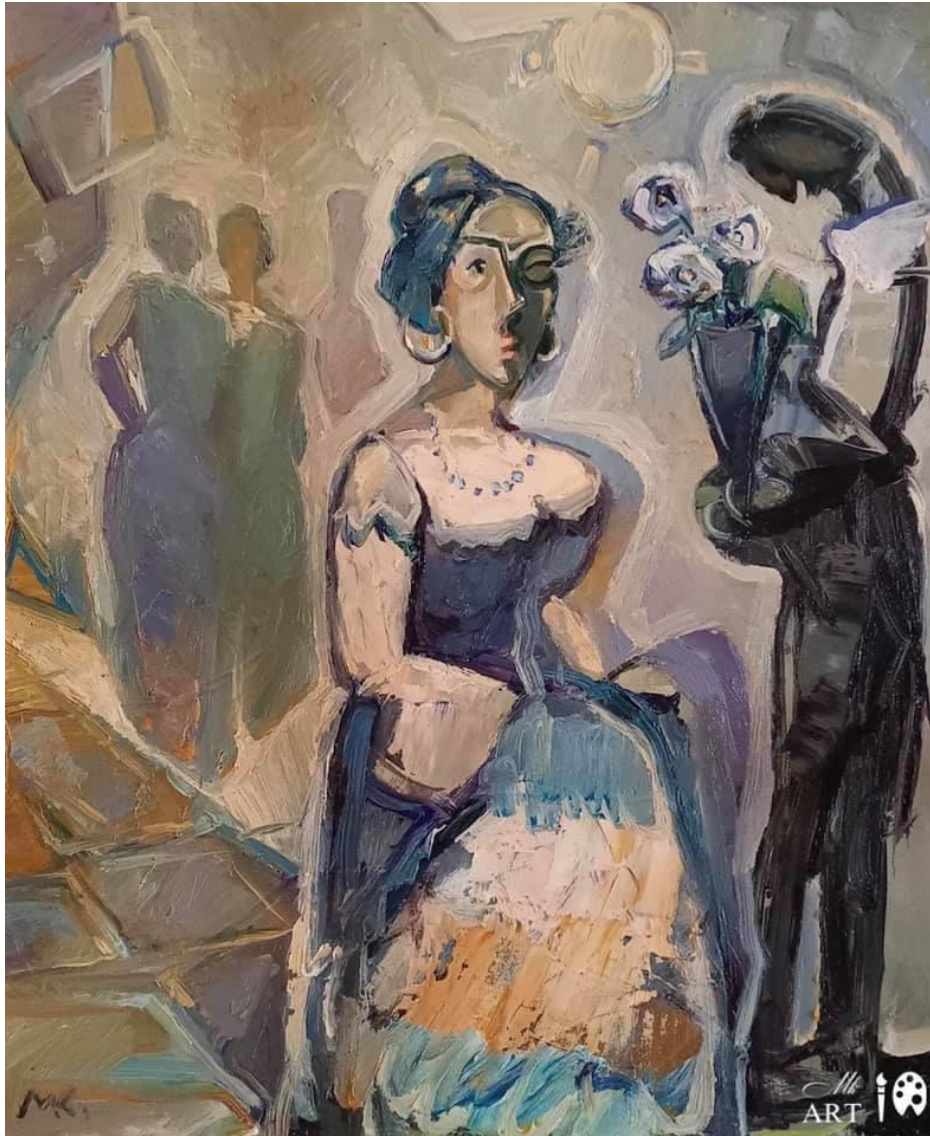

Mamuka Kapanadze: Rejected admirer / Oil on canvas, 60 x 50 cm

MAMUKA ART

1203 Genève, Switzerland | +41 79 347 58 98 | <https://www.facebook.com/mk.paint.art>